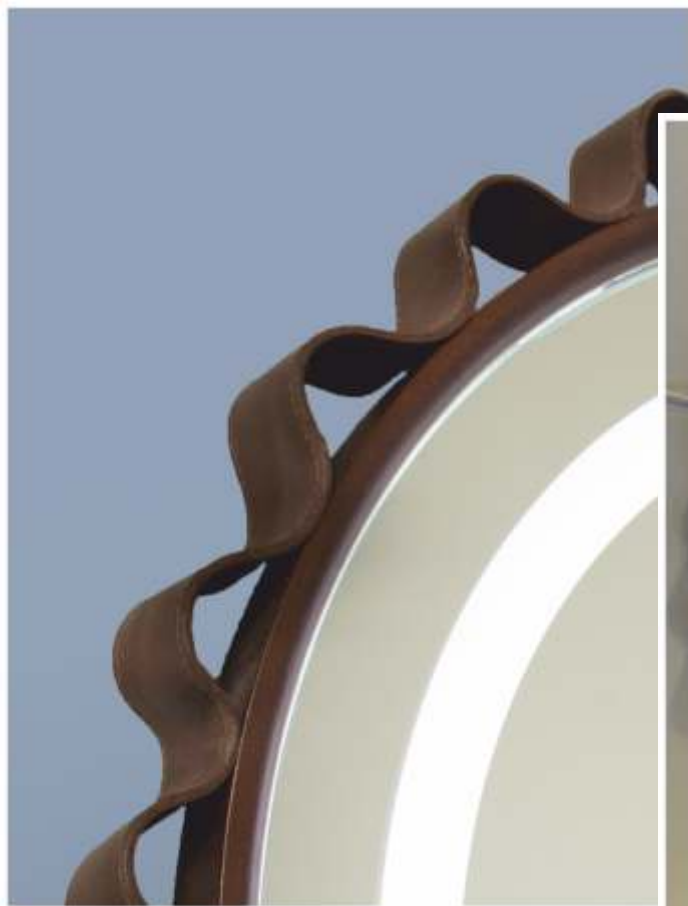

Curved Leather mirrors

GÖRRRES MIDDLE EAST

Description:

Round mirror with curved leather, touch lighting control is our unique sign locking off lighting, unlocking, changing the intensity off lighting and switching the GO sealed key.

Size: 70 cm

Material: leather, LED lighting and touch

Nr: CL-0120201