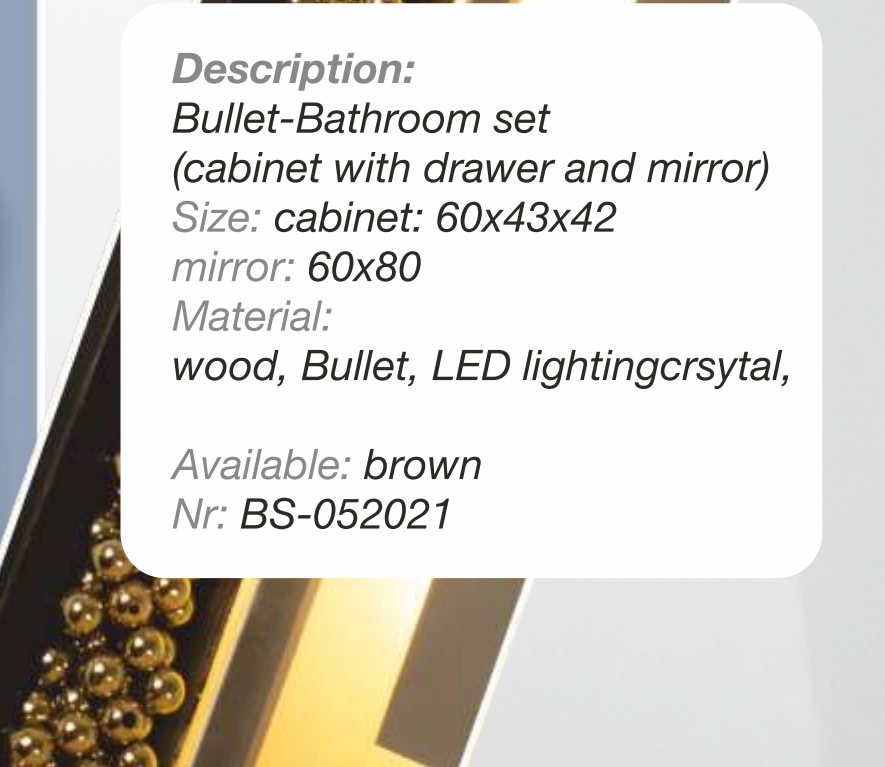

MIDDLE EAST
GÖRRES

Description:

*Crystal-Bathroom set
(cabinet with drawer and mirror)*

Size: cabinet: 60x43x42

mirror: 60x80

Material:

wood, crystal, LED lightingcrsytal,

Available: brown

Nr: BS-042021

Description:

*Bullet-Bathroom set
(cabinet with drawer and mirror)*

Size: cabinet: 60x43x42

mirror: 60x80

Material:

wood, Bullet, LED lightingcrsytal,

Available: brown

Nr: BS-052021